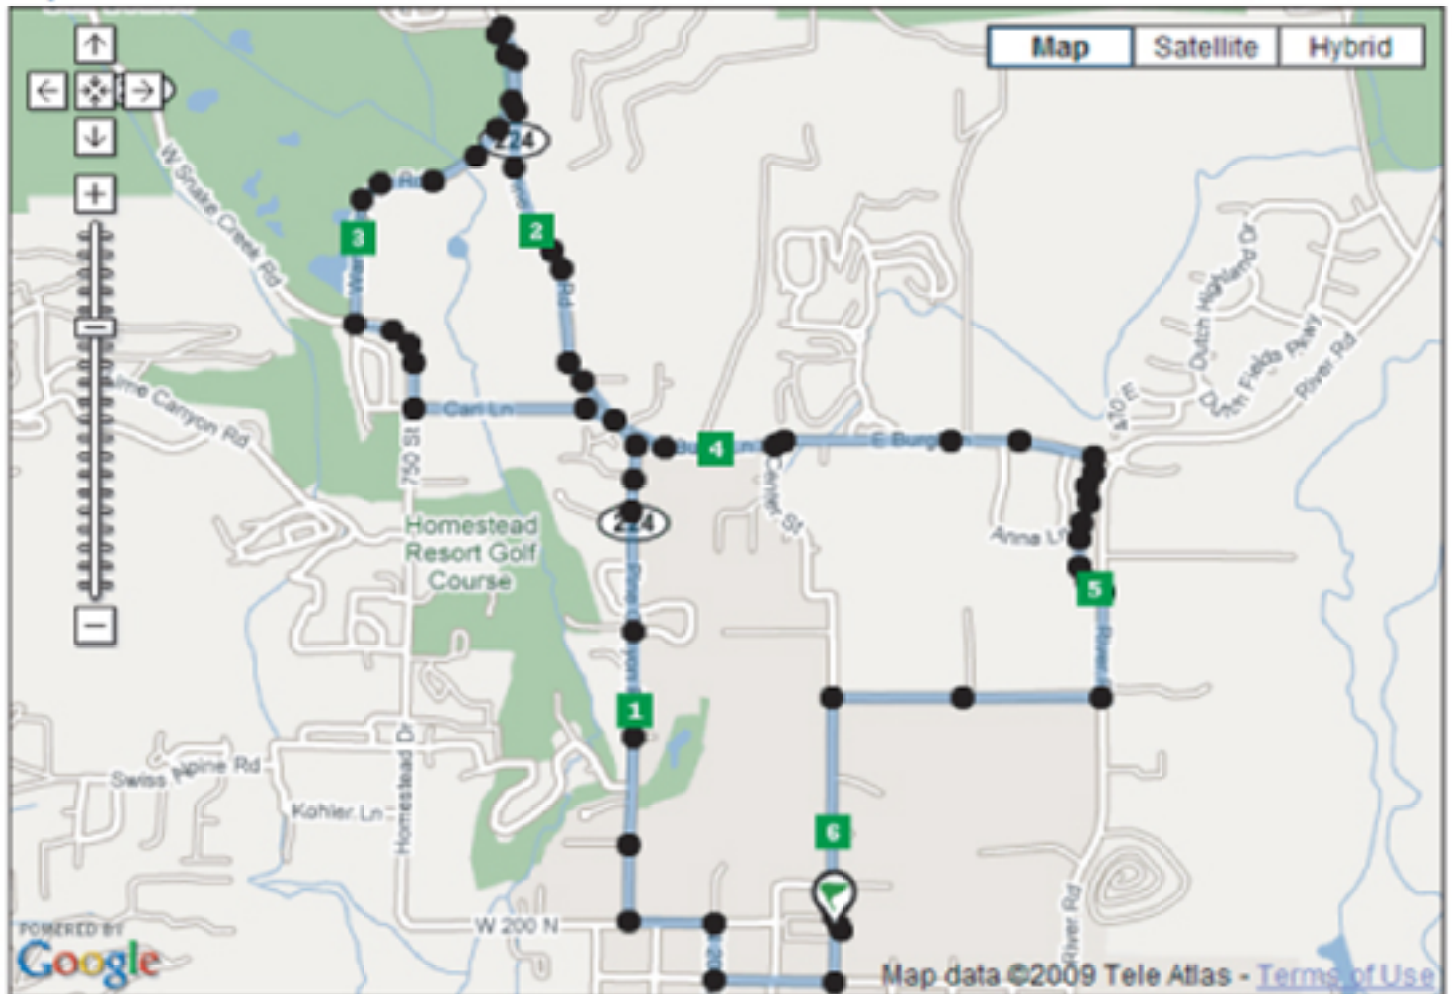

Midway Swiss Days 10 K Course Map

Elevation Graph [Show/Reload Elevation Chart](#)