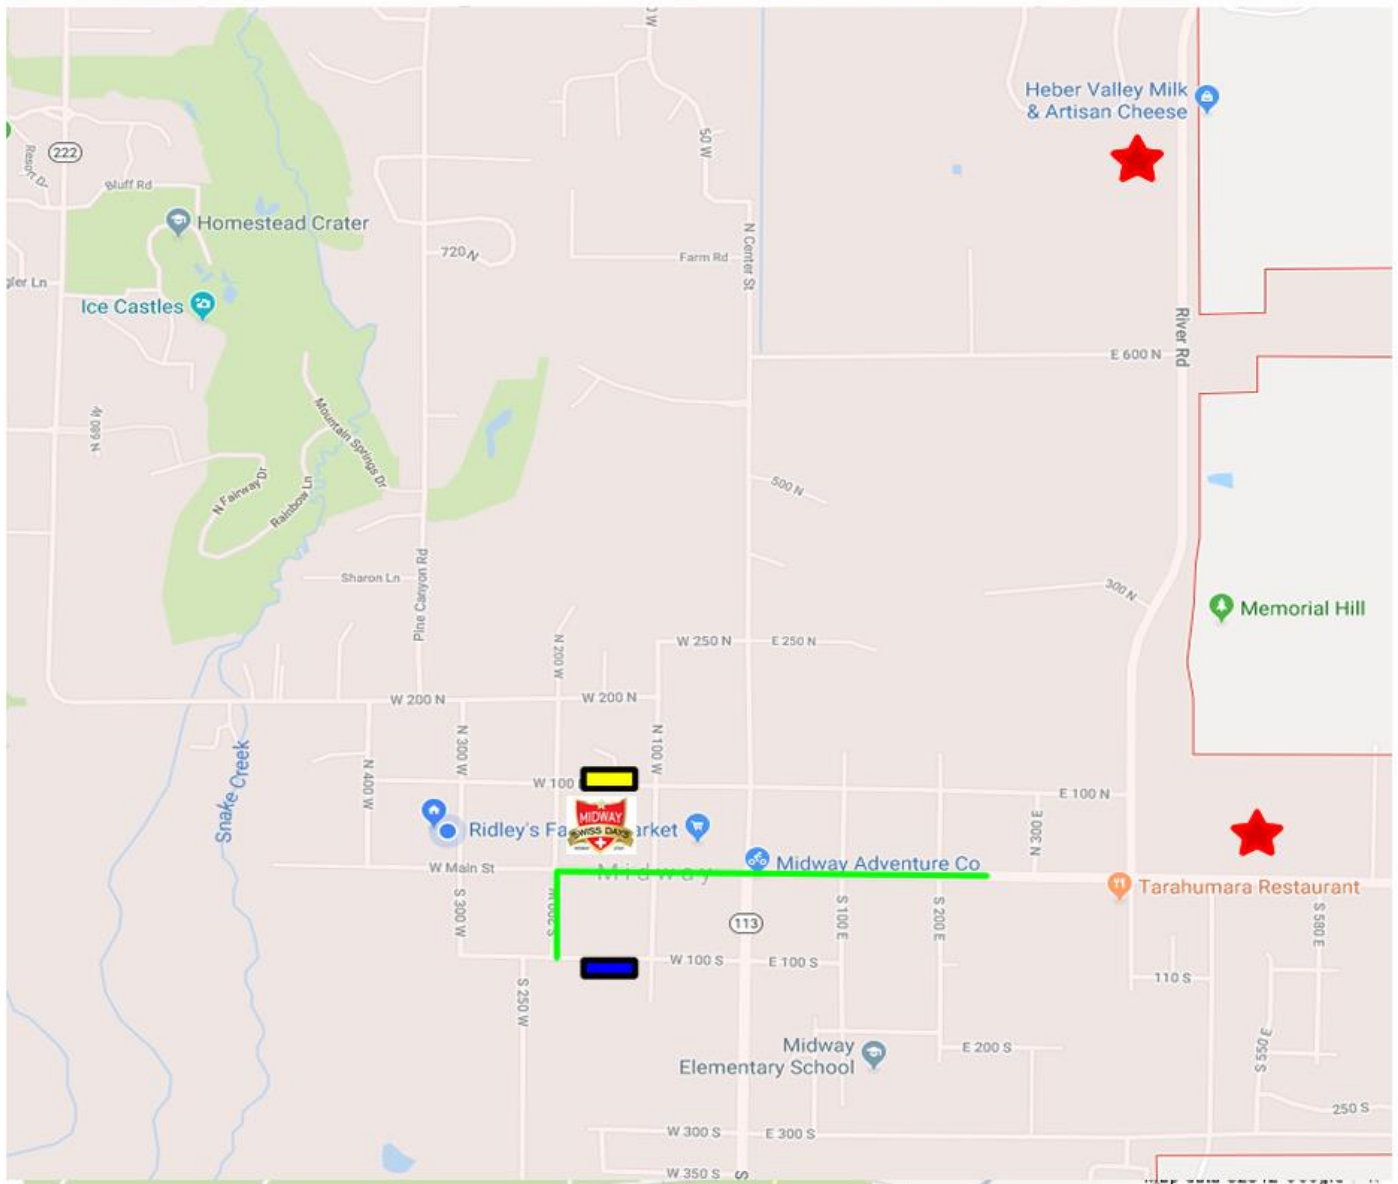

# Midway Swiss Days Map

## Legend:

-  **Shuttle and \$5 parking**
-  **Swiss Days**
-  **Parade Route**
-  **Handicap DROP OFF AREA (no parking)**
-  **Shuttle pickup/drop off**